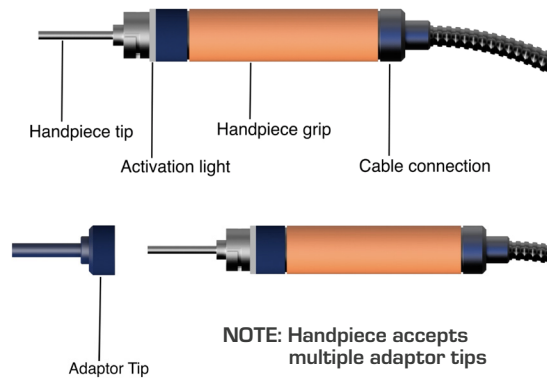

### Product Features:

- Touchless cleaning eliminates static and scratching
- Full end face 360° clean prevents migratory residues and particulate from getting near the core
- One device with adapters cleans various connector sizes: 1.25mm and high density, 2.5mm, MTP/MPO, 1.6mm, 2.0mm
- One button activation delivers a micro-dose of atomized cleaning fluid inside a narrow column of pressurized air onto a fiber optic connector end face to the ferrule edge
- Easy activation reduces technician fatigue
- One cleaning tool for a host of fiber cleaning applications
- One compact device for field portability (battery) or AC line-powered for in-house, high-volume use

### Sticklers™ Pro360™ Cleaning Fluid Cartridge

**Part Number: MCC-P360SOL**

- One replaceable cleaning fluid cartridge gets up to 2,700 cleans
- Nonflammable cleaning fluid cartridge is hermetically sealed to stay pure and travel anywhere

Scan to learn more

SIDE VIEW

HANDPIECE