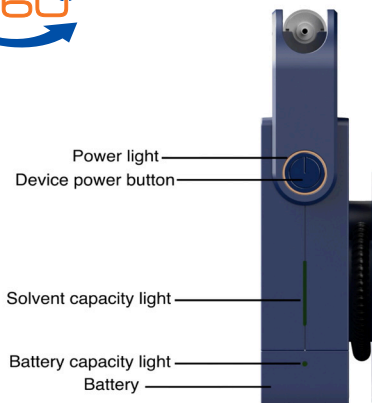

Scan to learn more

SIDE VIEW